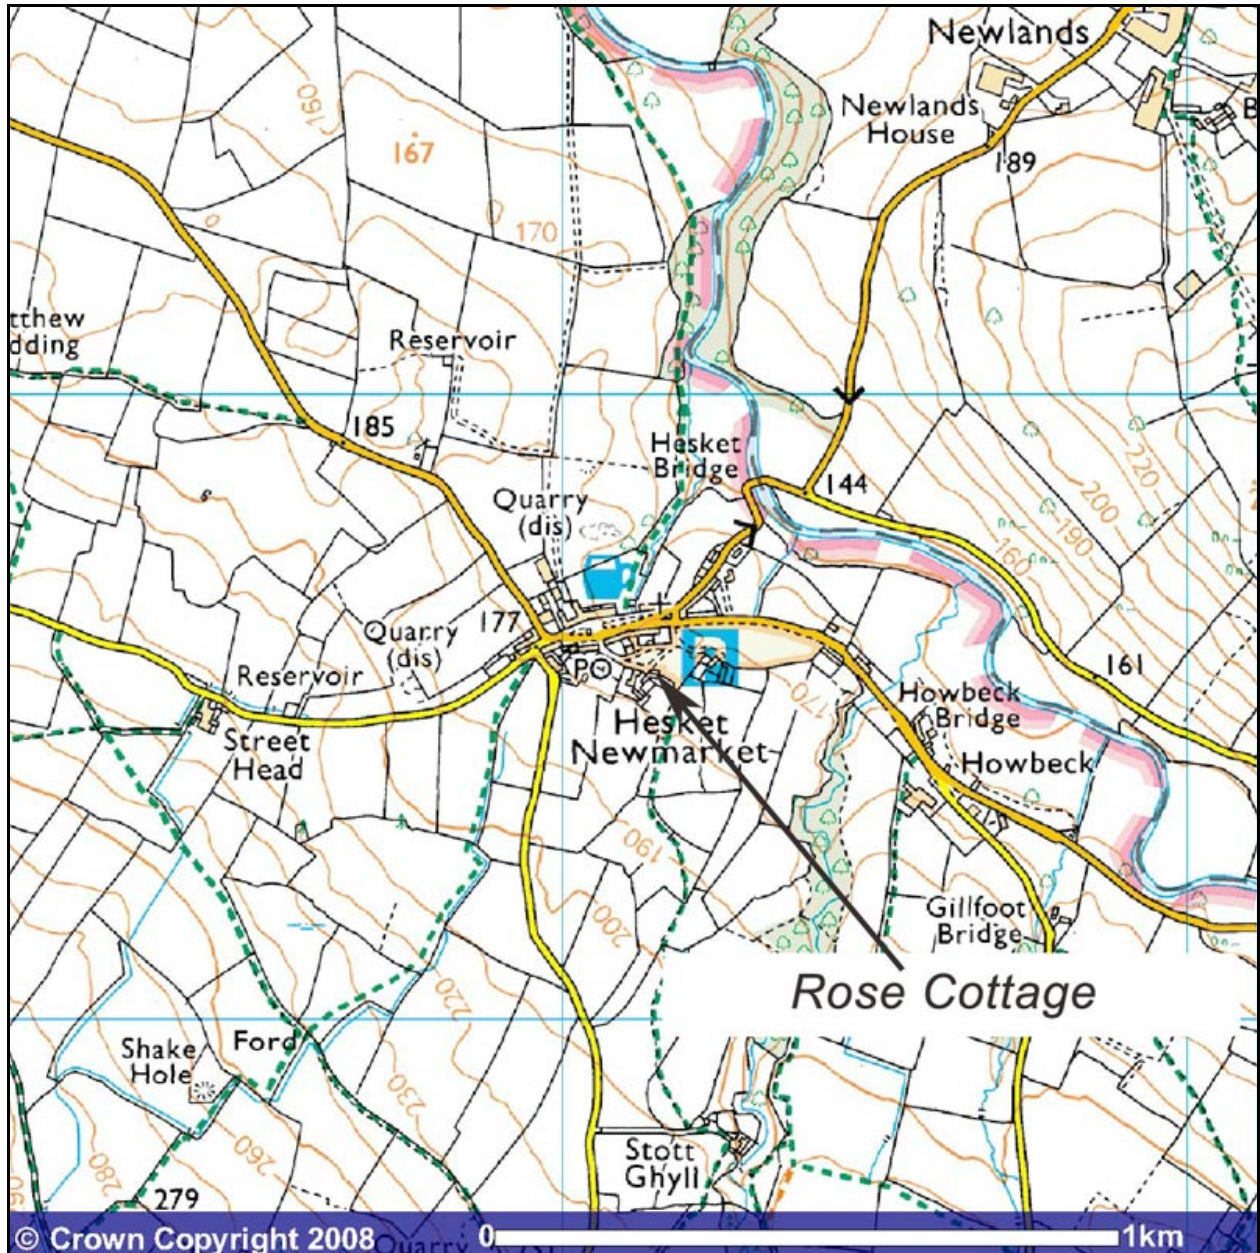

Rose Cottage

IN THE LAKES

www.rosecottageinthelakes.co.uk

Rose Cottage, c/o Orchard House, Bolton Wood Lane, Wigton, Cumbria, CA7 8NE
Tel: 016973 44643,
E-Mail: info@rosecottageinthelakes.co.uk