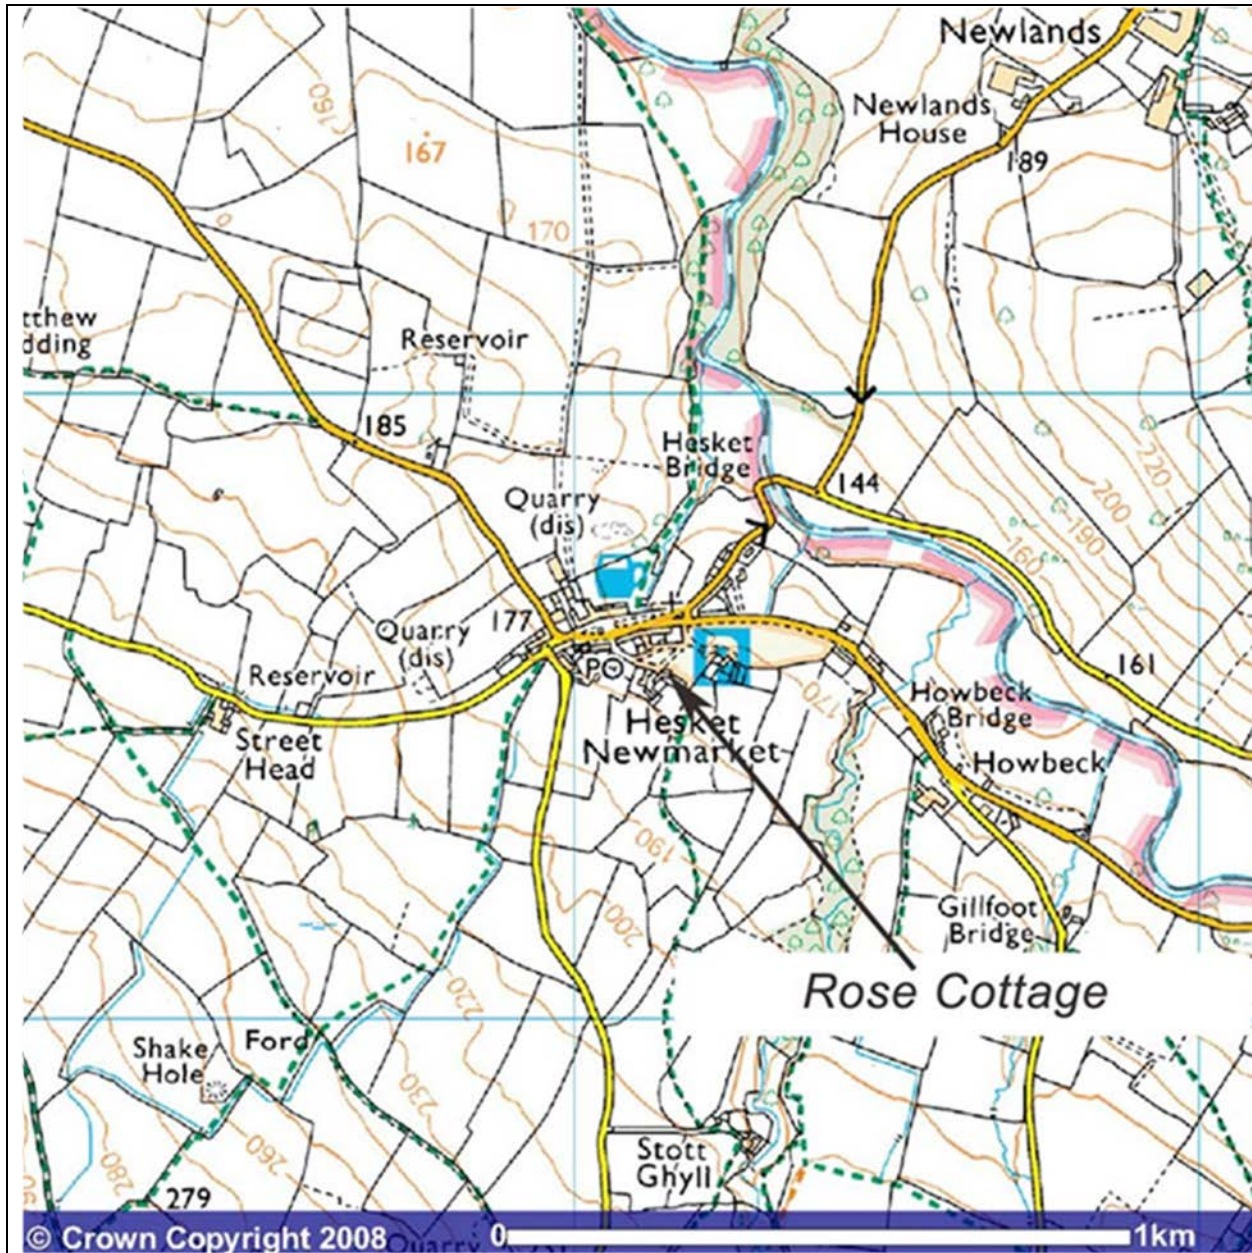

Rose Cottage

IN THE LAKES

www.rosecottageinthelakes.co.uk

Rose Cottage Directions Guide April 2018

Rose Cottage, c/o Orchard House, Bolton Wood Lane, Wigton, Cumbria, CA7 8NE / Tel: 016973 45116

Page 2